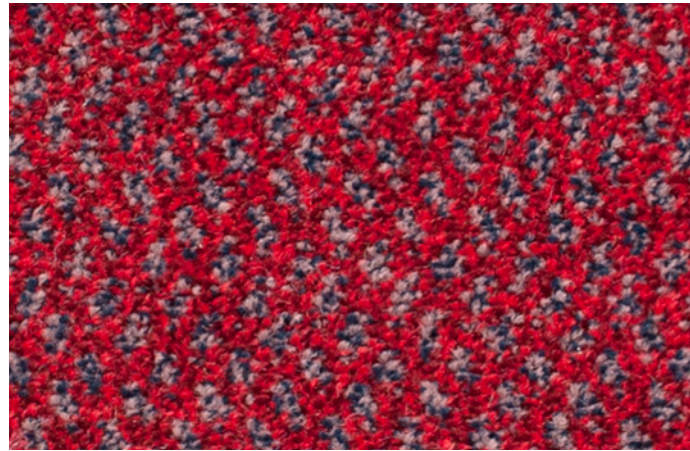

Genus | Cornfield 00225 | LRV 17.44

Genus | Beachwood 00245 | LRV 11.76

Genus | Rich Red 00220 | LRV 4.45

Genus | Ancient Ruby 00235 | LRV 3.65

Genus | Black Forest 00209 | LRV 12.15

Genus | Silver Birch 00246 | LRV 6.63

Genus | Thistle 00215 | LRV 6.53

Genus | Winter Fjord 00216 | LRV 5.46

GENUS & VOLNAY

Tufted Cut Pile

FORMAT

Tile

500 x 500 mm

Roll

4m

Impervious

2m

INSTALLATION

Tile

Broadloom

Quarter Turn

Genus | Graphite Storm 00239 | LRV 5.43

The LRVs are shown under each colour