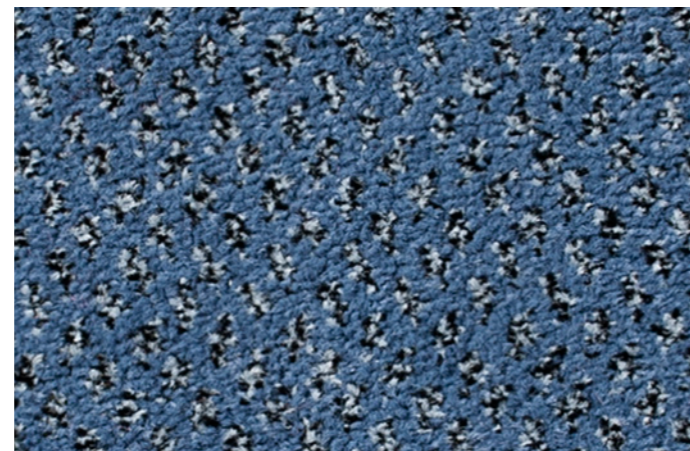

Genus | Cornfield 00225 | LRV 17.44

Genus | Beachwood 00245 | LRV 11.76

Genus | Rich Red 00220 | LRV 4.45

Genus | Ancient Ruby 00235 | LRV 3.65

Genus | Black Forest 00209 | LRV 12.15

Genus | Silver Birch 00246 | LRV 6.63

Genus | Thistle 00215 | LRV 6.53

Genus | Winter Fjord 00216 | LRV 5.46

GENUS & VOLNAY

Tufted Cut Pile

FORMAT

Tile

500 x 500 mm

Roll

4m

Impervious

2m

INSTALLATION

Tile

Broadloom

Quarter Turn

Genus | Graphite Storm 00239 | LRV 5.43

The LRVs are shown under each colour