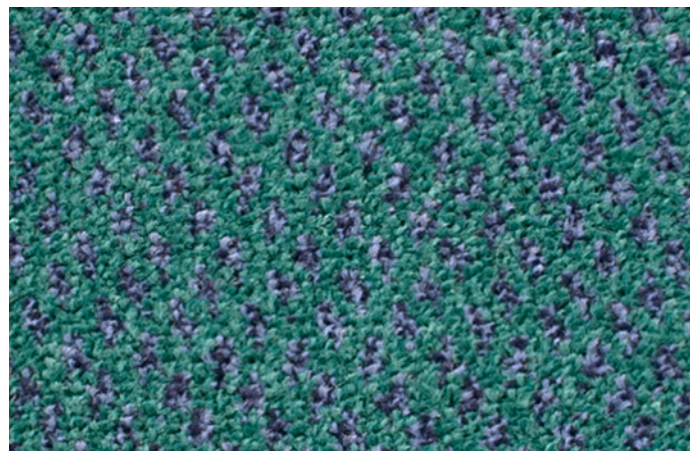

Genus | Cornfield 00225 | LRV 17.44

Genus | Beachwood 00245 | LRV 11.76

Genus | Rich Red 00220 | LRV 4.45

Genus | Ancient Ruby 00235 | LRV 3.65

Genus | Black Forest 00209 | LRV 12.15

Genus | Silver Birch 00246 | LRV 6.63

Genus | Thistle 00215 | LRV 6.53

Genus | Winter Fjord 00216 | LRV 5.46

GENUS & VOLNAY

Tufted Cut Pile

FORMAT

Tile

500 x 500 mm

Roll

4m

Impervious

2m

INSTALLATION

Tile

Broadloom

Quarter Turn

Genus | Graphite Storm 00239 | LRV 5.43

The LRVs are shown under each colour