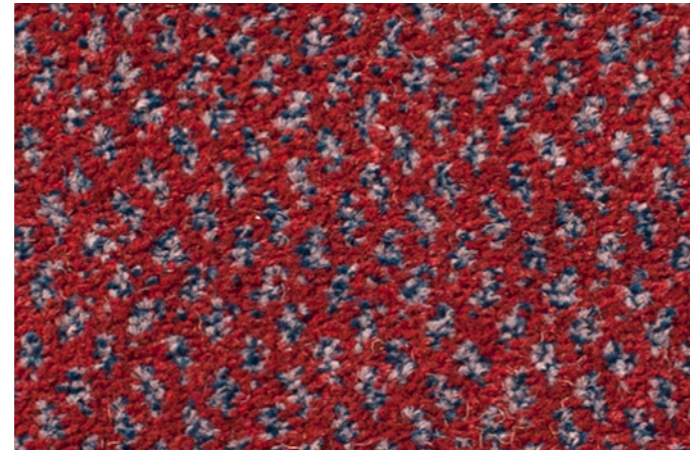

Genus | Cornfield 00225 | LRV 17.44

Genus | Beachwood 00245 | LRV 11.76

Genus | Rich Red 00220 | LRV 4.45

Genus | Ancient Ruby 00235 | LRV 3.65

Genus | Black Forest 00209 | LRV 12.15

Genus | Silver Birch 00246 | LRV 6.63

Genus | Thistle 00215 | LRV 6.53

Genus | Winter Fjord 00216 | LRV 5.46

GENUS & VOLNAY

Tufted Cut Pile

FORMAT

Tile

500 x 500 mm

Roll

4m

Impervious

2m

INSTALLATION

Tile

Broadloom

Quarter Turn

Genus | Graphite Storm 00239 | LRV 5.43

The LRVs are shown under each colour