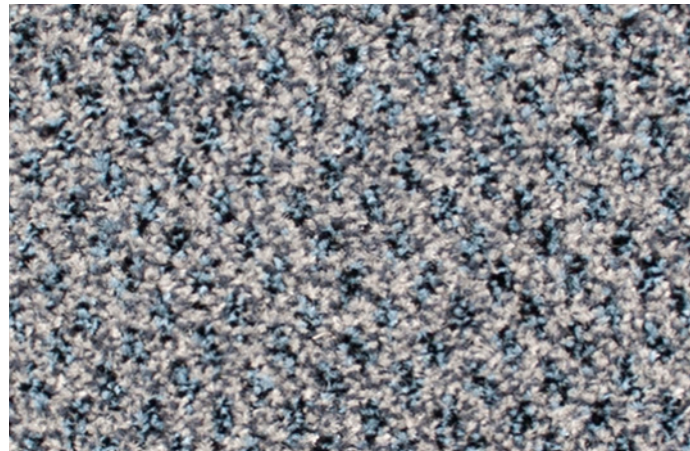

Genus | Cornfield 00225 | LRV 17.44

Genus | Beachwood 00245 | LRV 11.76

Genus | Rich Red 00220 | LRV 4.45

Genus | Ancient Ruby 00235 | LRV 3.65

Genus | Black Forest 00209 | LRV 12.15

Genus | Silver Birch 00246 | LRV 6.63

Genus | Thistle 00215 | LRV 6.53

Genus | Winter Fjord 00216 | LRV 5.46

GENUS & VOLNAY

Tufted Cut Pile

FORMAT

Tile

500 x 500 mm

Roll

Volnay | Natural Straw 00318 | LRV 21.68

Volnay | Charcoal 00324 | LRV 2.75

Volnay | Camouflage 00314 | LRV 5.26

Volnay | Azurite Blue 00322 | LRV 2.84

Available from stock

Each colour has a Light Reflectance Value (LRV) measured in accordance with BS8493:2008+A1:2010